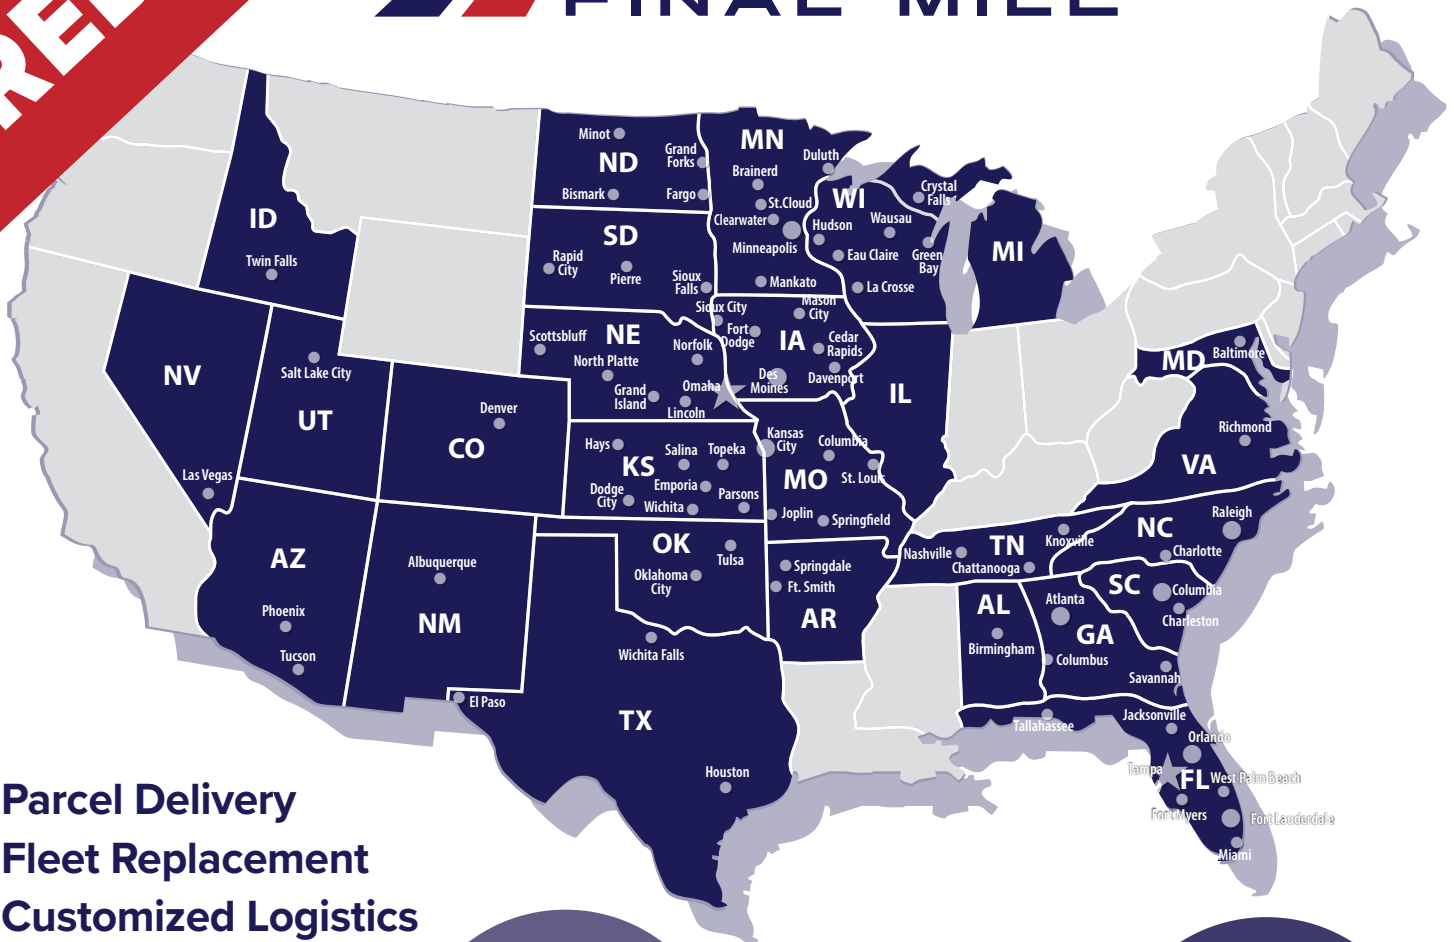

**LOGISTICS
REDEFINED**

- Parcel Delivery
- Fleet Replacement
- Customized Logistics
- Warehousing
- Pool Distribution
- E-Commerce
- Freight Brokerage
- Medical Delivery
- Pharmaceutical Delivery

27
States
Served

33M+
Deliveries
Annually

79
Locations

800-895-3583
capitalexpress.biz

877-423-3741
adldelivery.com

877-825-7274
dmc-logistics.com